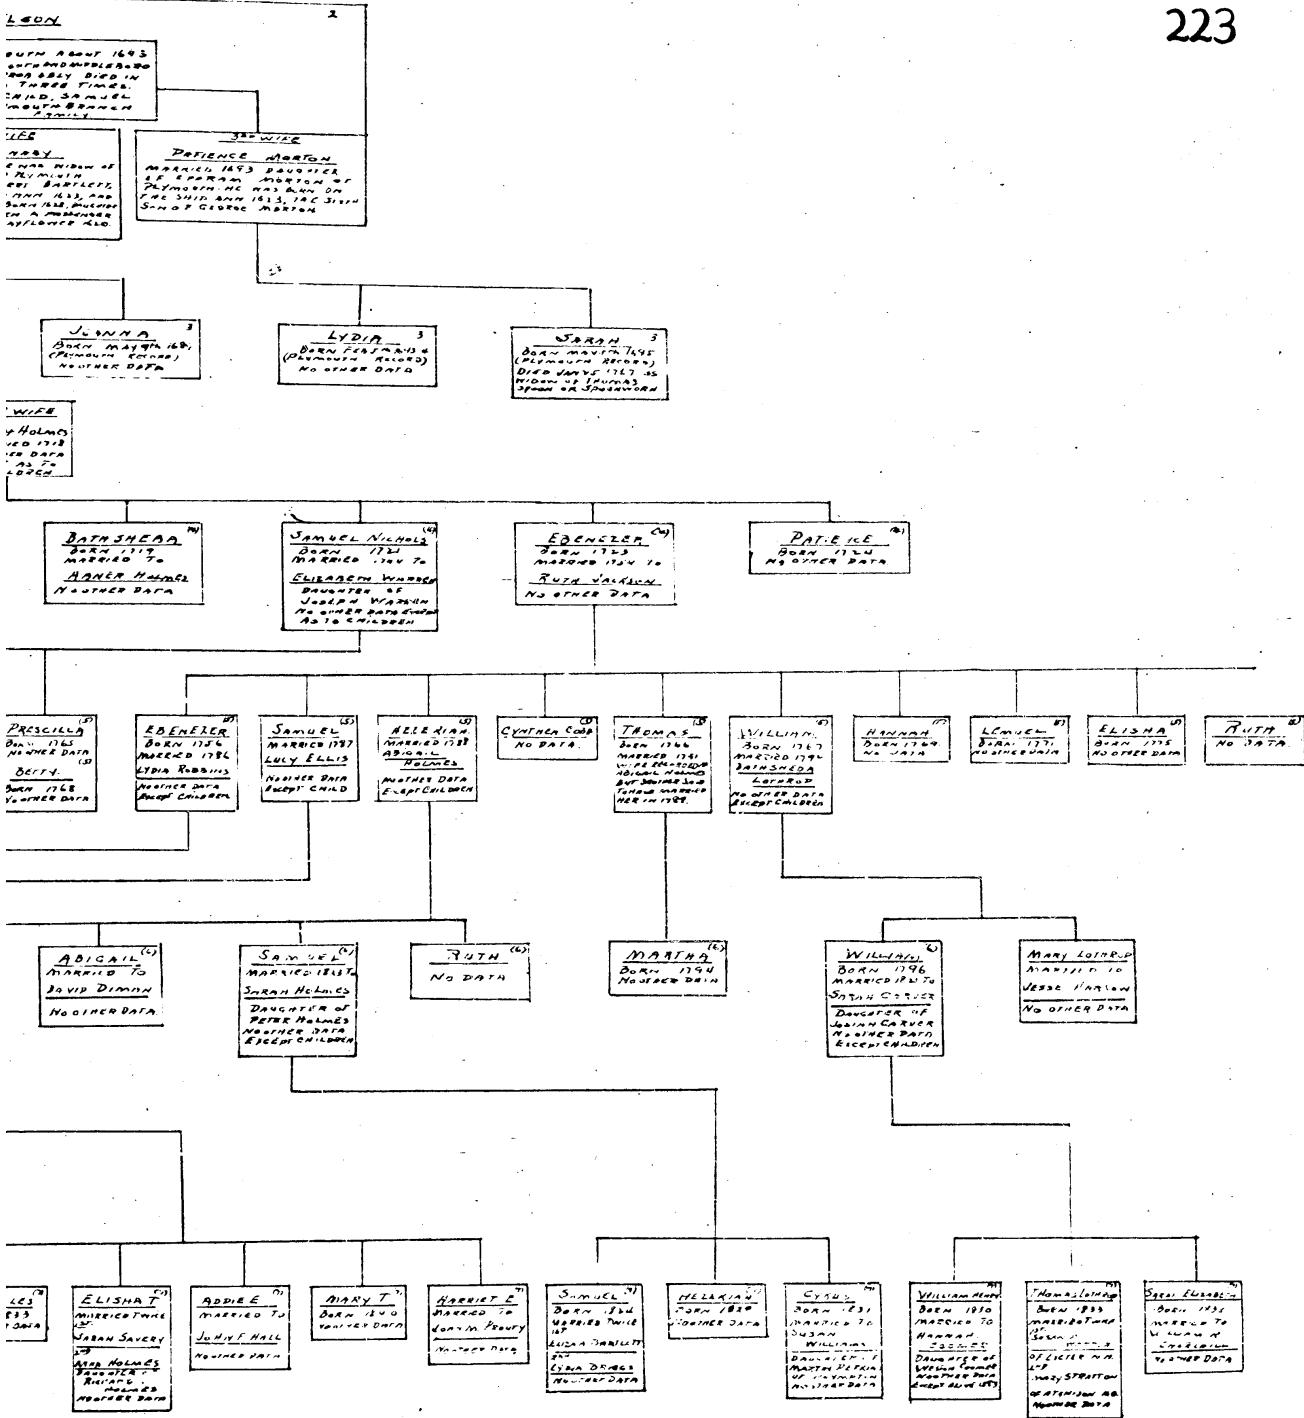

GENEOLOGICAL CHARTS

Pages 222 to 228 incl.

CHART "B"
DESCENDANTS OF JOHN NELSON OF
PLYMOUTH BEGINNING WITH JOHN,
SECOND GENERATION OF THE NELSON FAMILY,
WHO SETTLED FINALLY IN PLYMOUTH
AND WHOSE DESCENDANTS BECAME
THE PLYMOUTH BRANCH OF THE FAMILY

NOTE: JOHN NELSON⁽¹⁾ IS SHOWN WITH GIVEN CHART NUMBER
(APPEARING) AS NO RESEARCH MADE ON OTHER BRANCH
NAMES, THEREFORE, DO NOT APPEAR IN TEXT OR HISTORY.

1 FAMILY

EBORO- LAKEYILLE

SS

CHART C
DESCENDANTS OF COL JOHN NELSON